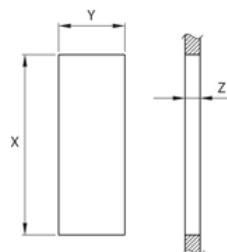

16 (8) A, 250 V, **change-over-switch**, 1-pole, T 125 ° C,
non-illuminated, **without „zero“ position**,
snap-in mounting cut-out 11 x 30 mm,
faston 6,3 mm x 0,8 mm

Article Picture

Z	Y	X
0.7 ... 1.25	11.0 ^{+0.2} ₀	30.0 ⁰ _{-0.1}
1.25 ... 2.0	11.0 ^{+0.2} ₀	30.2 ⁰ _{-0.1}
2.0 ... 3.0	11.0 ^{+0.2} ₀	30.6 ⁰ _{-0.2}
3.0 ... 4.0	11.0 ^{+0.2} ₀	30.8 ⁰ _{-0.2}