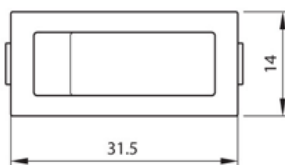

16 (8) A, 250 V, **change-over-switch**, 1-pole, T 125 ° C,
non-illuminated, **without „zero“ position**,
snap-in mounting cut-out 11 x 30 mm,
faston 6,3 mm x 0,8 mm

Article Picture

Z	Y	X
0.7 ... 1.25	11.0 ^{+0.2} ₀	30.0 ⁰ _{-0.1}
1.25 ... 2.0	11.0 ^{+0.2} ₀	30.2 ⁰ _{-0.1}
2.0 ... 3.0	11.0 ^{+0.2} ₀	30.6 ⁰ _{-0.2}
3.0 ... 4.0	11.0 ^{+0.2} ₀	30.8 ⁰ _{-0.2}