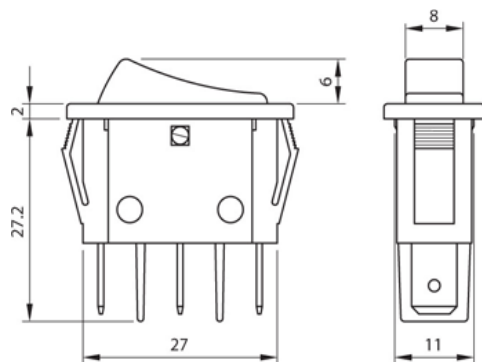

inter BÄR GmbH + Co. KG, Hälverstr. 43, 58579 Schalksmühle, Tel. 02355/893-0, FAX 02355/893-190
Person in charge: Robert Thieltges 893-130

Technical data sheet

Article Description

Rocker Switch Type 3652

16 (8) A, 250 V, **change-over-switch**, 1-pole, T 125 ° C,
non-illuminated, **without „zero“ position**,
snap-in mounting cut-out 11 x 30 mm,
faston 6,3 mm x 0,8 mm

Article Picture

Z	Y	X
0.7 ... 1.25	11.0 ^{+0.2} ₀	30.0 ⁰ _{-0.1}
1.25 ... 2.0	11.0 ^{+0.2} ₀	30.2 ⁰ _{-0.1}
2.0 ... 3.0	11.0 ^{+0.2} ₀	30.6 ⁰ _{-0.2}
3.0 ... 4.0	11.0 ^{+0.2} ₀	30.8 ⁰ _{-0.2}

inter BÄR-item no.	housing/rocker	Version
3652-100.22	black/black	without rocker printing